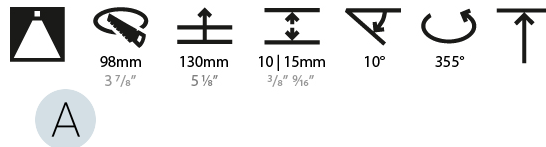

OPTICAL

Reflector°: 10
 Adjustability: Rotational 355°; Tilt 10°

RATINGS AND CERTIFICATIONS

Certified By: Certified for North American Standards
 IP rating: IP54

112mm 4 7/16"

Ø 95mm 3 3/4"

Ø 107mm 4 3/16"

BIONIQ ROUND SEMI ADJUSTABLE RECESSED